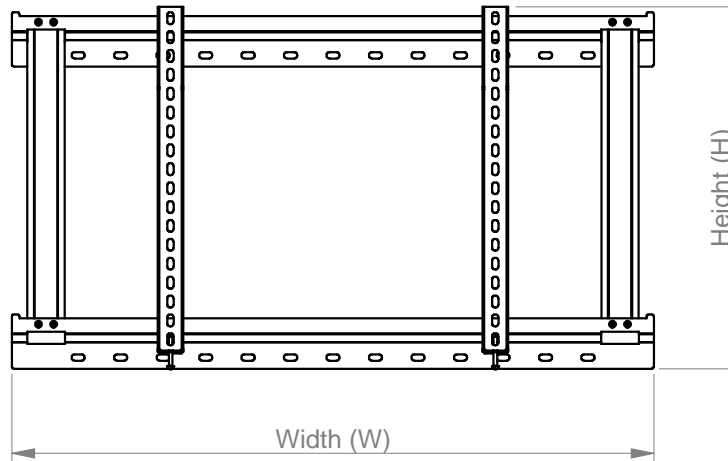

Model	Description	Dimensions (mm)		
		W	H	D
Static/Tilt 26-37	Universal Wall Mount with Tilt 26-37	650	415	24
Static/Tilt 37-50	Universal Wall Mount with Tilt 37-50	850	480	24
Static 55-65	Universal Wall Mount 55-65	1265	680	24

Dimensions subject to change. Please confirm dimensions prior to installation

NOTE: No tilt available on the Static 55-65