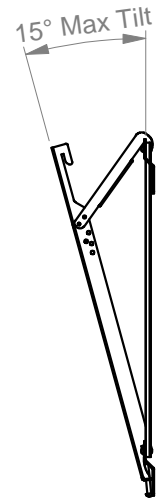

Model	Description	Dimensions (mm)		
		W	H	D
Static/Tilt 26-37	Universal Wall Mount with Tilt 26-37	650	415	24
Static/Tilt 37-50	Universal Wall Mount with Tilt 37-50	850	480	24
Static 55-65	Universal Wall Mount 55-65	1265	680	24

Dimensions subject to change. Please confirm dimensions prior to installation

NOTE: No tilt available on the Static 55-65