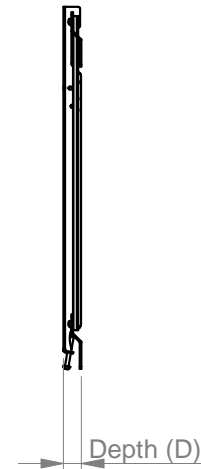

Model	Description	Dimensions (mm)		
		W	H	D
Static/Tilt 26-37	Universal Wall Mount with Tilt 26-37	650	415	24
Static/Tilt 37-50	Universal Wall Mount with Tilt 37-50	850	480	24
Static 55-65	Universal Wall Mount 55-65	1265	680	24

Dimensions subject to change. Please confirm dimensions prior to installation

NOTE: No tilt available on the Static 55-65