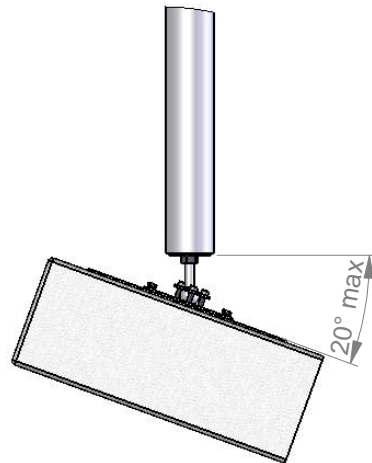

Ball joint at base permits 360° swivel and angular adjustment

Ball joint at top permits mounting on roof members of any type and orientation

*Dimensions subject to change. Please confirm dimensions prior to installation*