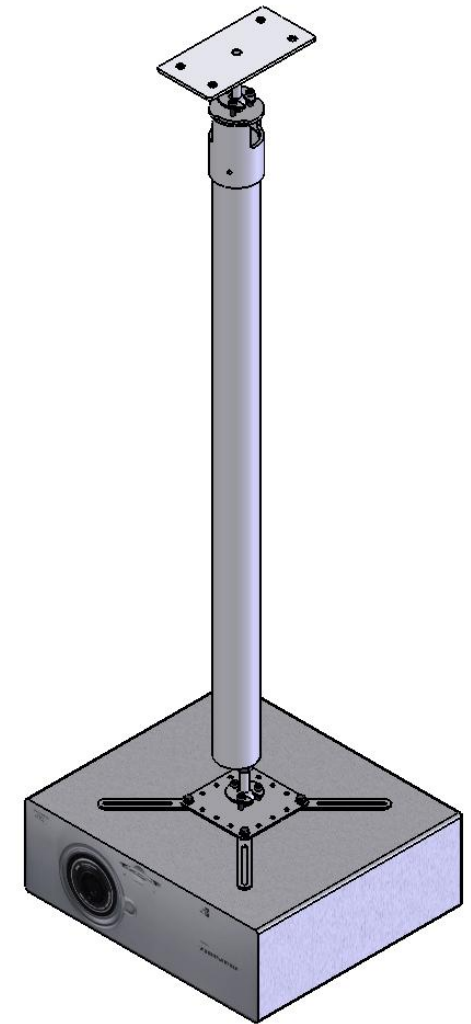

Ball joint at base permits 360° swivel and angular adjustment

Ball joint at top permits mounting on roof members of any type and orientation

*Dimensions subject to change. Please confirm dimensions prior to installation*