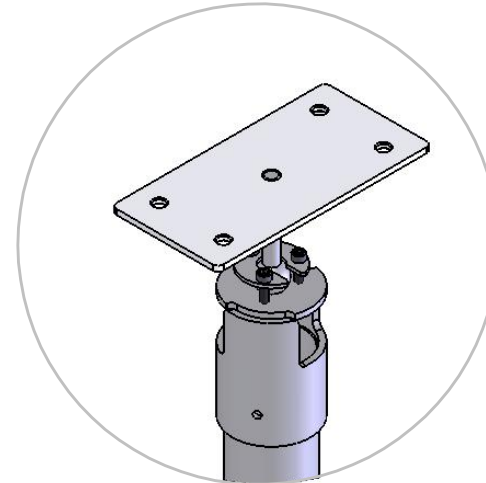

Ball joint at base permits 360° swivel and angular adjustment

Ball joint at top permits mounting on roof members of any type and orientation

*Dimensions subject to change. Please confirm dimensions prior to installation*