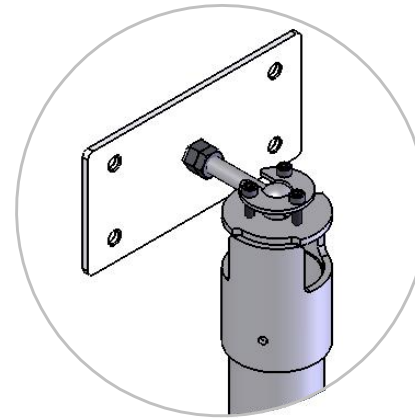

Ball joint at base permits 360° swivel and angular adjustment

Ball joint at top permits mounting on roof members of any type and orientation

*Dimensions subject to change. Please confirm dimensions prior to installation*