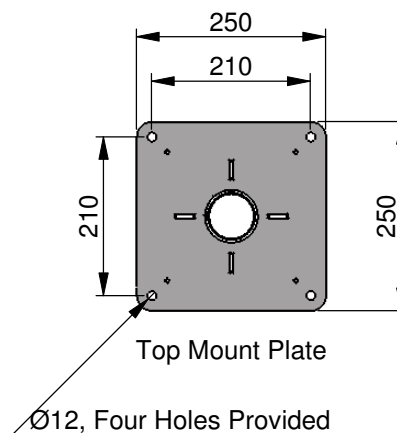

Projector opening
in the "up" position.

Safety Drop Arrester

Pole Length as Specified
by Client

Top Mount Plate

Top Mount Plate

Ø12, Four Holes Provided

Mass:
Approximately 65kg