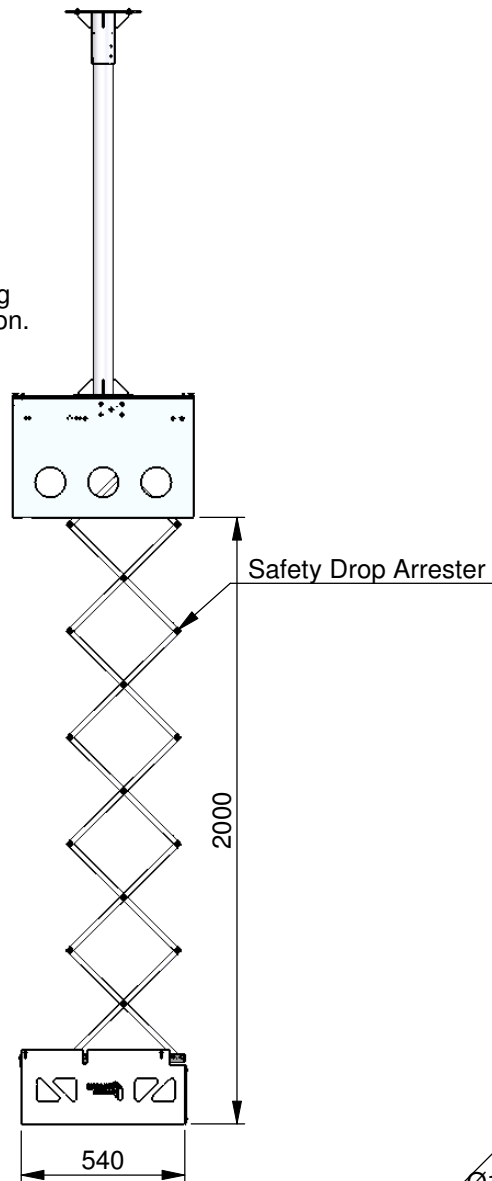

Projector opening
in the "up" position.

Safety Drop Arrester

Pole Length as Specified
by Client

Top Mount Plate

Top Mount Plate

Ø12, Four Holes Provided

Mass:
Approximately 65kg