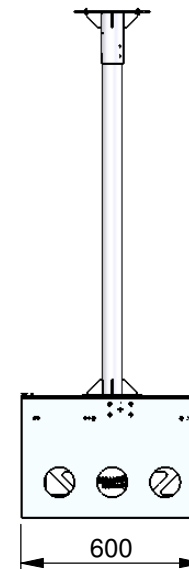

Projector opening
in the "up" position.

Safety Drop Arrester

Pole Length as Specified
by Client

Top Mount Plate

Top Mount Plate

Ø12, Four Holes Provided

Mass:
Approximately 65kg