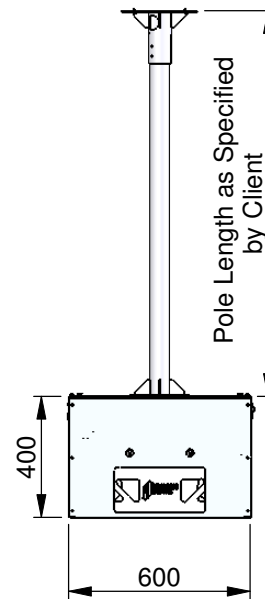

Projector opening
in the "up" position.

Safety Drop Arrester

Pole Length as Specified
by Client

Top Mount Plate

Top Mount Plate

Ø12, Four Holes Provided

Mass:
Approximately 65kg