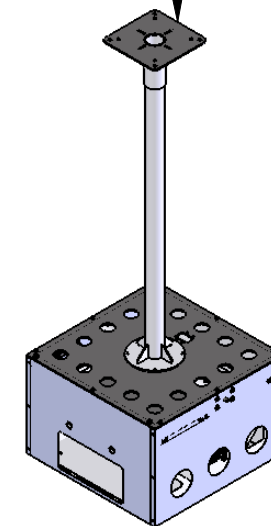

Projector opening
in the "up" position.

Safety Drop Arrester

Pole Length as Specified
by Client

Top Mount Plate

Top Mount Plate

Ø12, Four Holes Provided

Mass:
Approximately 65kg