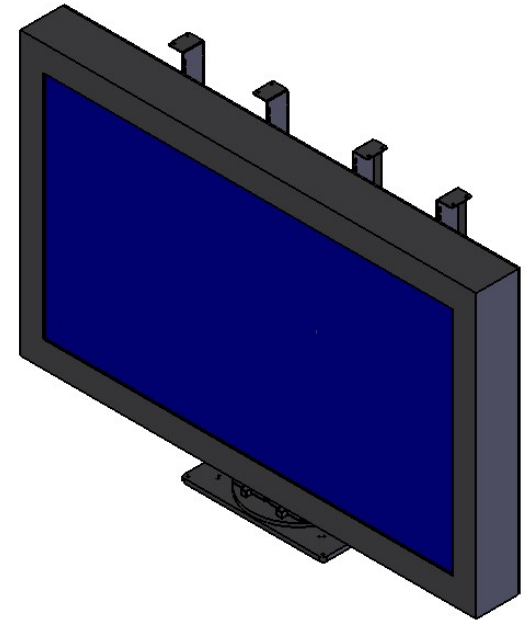

A lid can be attached to these rails

Features:

- 180° swivel
- 965mm maximum lift
- Suits up to a 52" screen
- Safety interlocks prevent movement if rotated
- Universal screen mount

www.ultraliftaustralia.com.au
 Phone: +613 9459 0873
 Fax: +613 9457 6686
 Email: sales@ultraliftaustralia.com.au

Titan Manual Swivel 42"-52"

Updated: 1/12/08