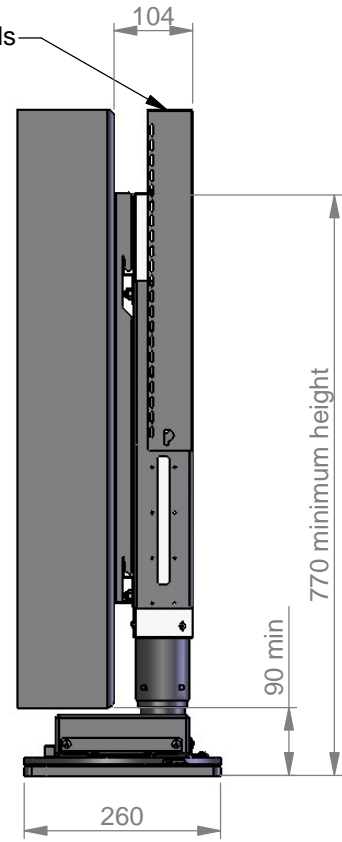

A lid can be attached to these rails

Features:

- 180° swivel
- 965mm maximum lift
- Suits up to a 52" screen
- Safety interlocks prevent movement if rotated
- Universal screen mount

www.ultraliftaustralia.com.au
 Phone: +613 9459 0873
 Fax: +613 9457 6686
 Email: sales@ultraliftaustralia.com.au

Titan Manual Swivel 42"-52"

Updated: 1/12/08