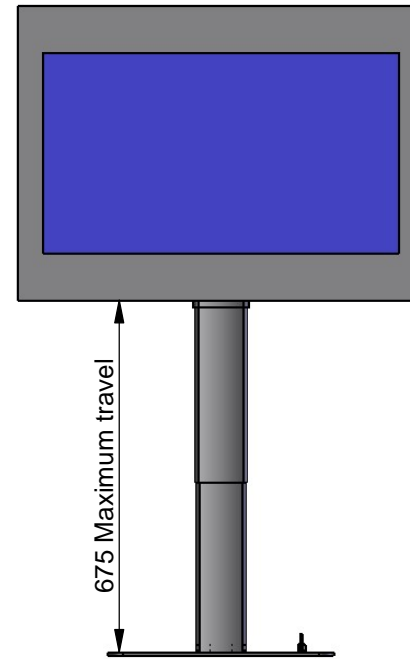

Height of the roller can be adjusted to suit individual screens

Also available!
VESA mount plate
for screens 19" - 32"

The Phoenix can also come with fittings to attach a shroud
(actual shroud not included)

Please Note: Due to the 675mm travel restriction it is not recommended to use a screen higher than 655mm.

Manual swivel optional

www.ultraliftaustralia.com.au

Phone: +613 9459 0873
Fax: +613 9457 6686

Email: sales@ultraliftaustralia.com.au