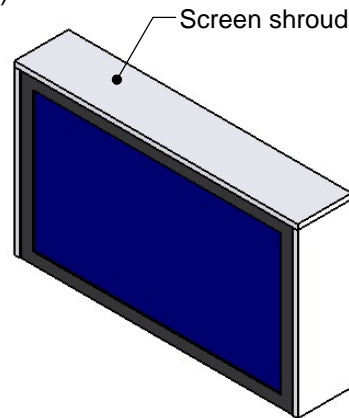

Height of the roller can be adjusted to suit individual screens

Also available!
VESA mount plate
for screens 19" - 32"

The Phoenix can also come with fittings to attach a shroud
(actual shroud not included)