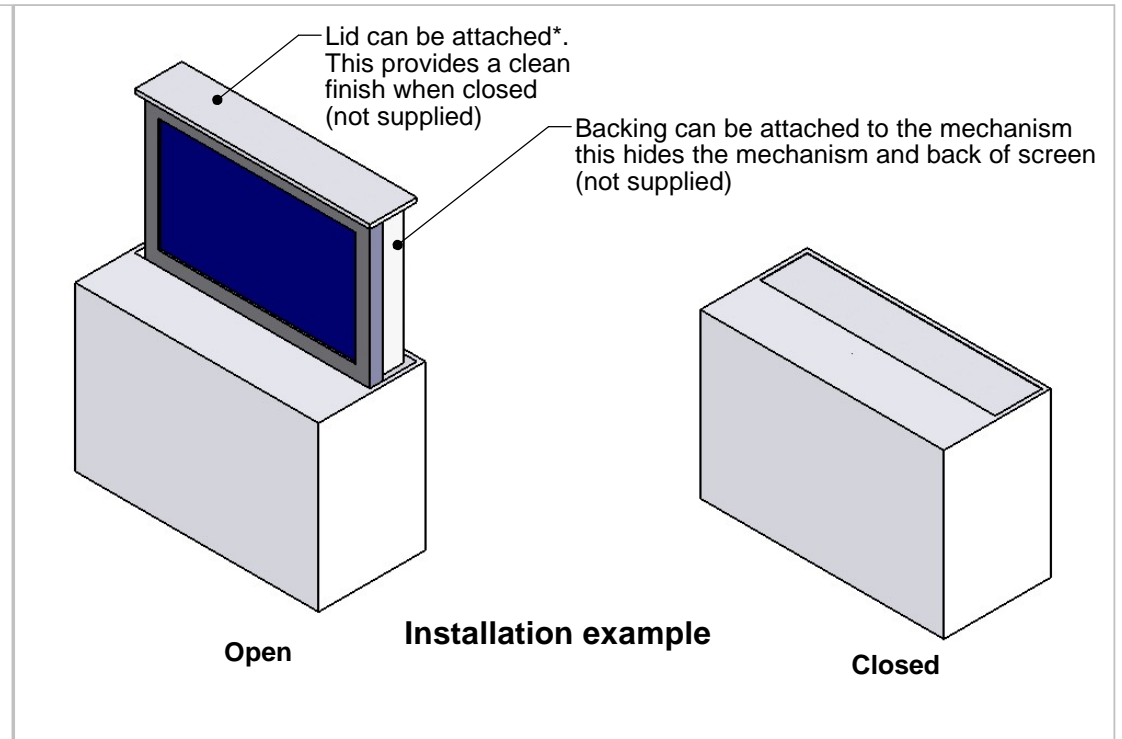

Please Note: It is not recommended to use any screen higher than 650mm maximum. (size based on a 16mm thick cabinet top)

*Note: Hinged lid cannot be used due to rotation.