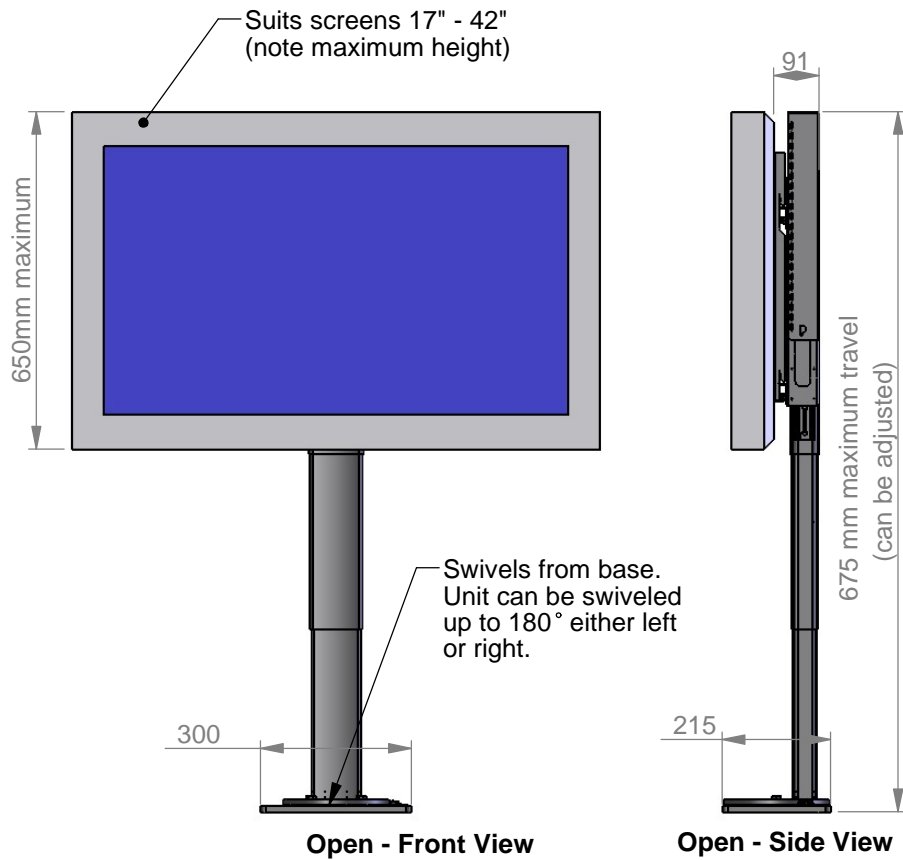

Please Note: It is not recommended to use any screen higher than 650mm maximum. (size based on a 16mm thick cabinet top)

*Note: Hinged lid cannot be used due to rotation.