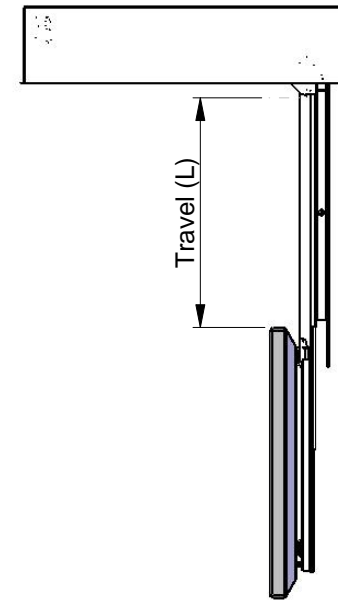

Model	Description	Dimensions (mm)				Max Screen		
		H	W	D	L	SH	SW	SD
Mercury Drop 32	Ceiling tilt 32" with drop	249	1000	860	609	116	850	610
Mecury Drop 37	Ceiling tilt 37" with drop	249	1105	890	609	116	955	640
Mercury Drop 42	Ceiling tilt 42" with drop	249	1270	940	660	125	1120	690

Updated: 12/4/07

Model	Description	Dimensions (mm)				Max Screen		
		H	W	D	L	SH	SW	SD
Mercury Drop 50	Ceiling tilt 50" with extra drop	254	1420	1030	762	125	1270	810
Mercury Drop 60	Ceiling Tilt 60" with extra drop	259	1656	1082	863	130	1506	895