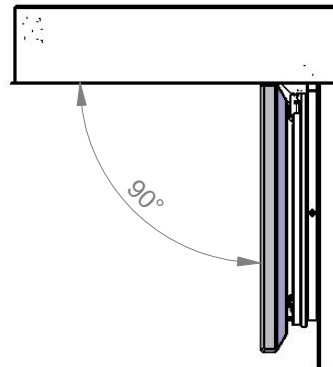

Model	Description	Dimensions (mm)				Max Screen		
		H	W	D	L	SH	SW	SD
Mercury Drop 32	Ceiling tilt 32" with drop	249	1000	860	609	116	850	610
Mecury Drop 37	Ceiling tilt 37" with drop	249	1105	890	609	116	955	640
Mercury Drop 42	Ceiling tilt 42" with drop	249	1270	940	660	125	1120	690

Dimensions subject to change. Please confirm dimensions prior to installation.

www.ultraliftaustralia.com.au

Phone: +613 9459 0873
Fax: +613 9457 6686

Email: sales@ultraliftaustralia.com.au

Mercury Drop, Screen tilt with extra drop 32"-42"

Updated: 12/4/07

Model	Description	Dimensions (mm)				Max Screen		
		H	W	D	L	SH	SW	SD
Mercury Drop 50	Ceiling tilt 50" with extra drop	254	1420	1030	762	125	1270	810
Mercury Drop 60	Ceiling Tilt 60" with extra drop	259	1656	1082	863	130	1506	895