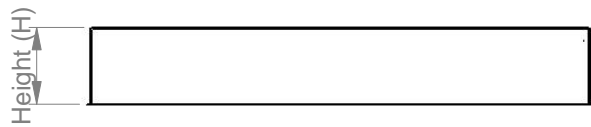

Model	Description	Dimensions (mm)				Max Screen		
		H	W	D	L	SH	SW	SD
Mercury Drop 32	Ceiling tilt 32" with drop	249	1000	860	609	116	850	610
Mecury Drop 37	Ceiling tilt 37" with drop	249	1105	890	609	116	955	640
Mercury Drop 42	Ceiling tilt 42" with drop	249	1270	940	660	125	1120	690

Updated: 12/4/07

Model	Description	Dimensions (mm)				Max Screen		
		H	W	D	L	SH	SW	SD
Mercury Drop 50	Ceiling tilt 50" with extra drop	254	1420	1030	762	125	1270	810
Mercury Drop 60	Ceiling Tilt 60" with extra drop	259	1656	1082	863	130	1506	895