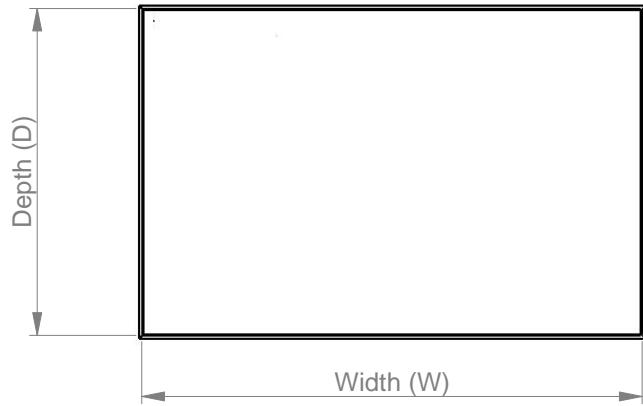

Model	Description	Dimensions (mm)				Max Screen		
		H	W	D	L	SH	SW	SD
Mercury Drop 32	Ceiling tilt 32" with drop	249	1000	860	609	116	850	610
Mecury Drop 37	Ceiling tilt 37" with drop	249	1105	890	609	116	955	640
Mercury Drop 42	Ceiling tilt 42" with drop	249	1270	940	660	125	1120	690

Updated: 12/4/07

Model	Description	Dimensions (mm)				Max Screen		
		H	W	D	L	SH	SW	SD
Mercury Drop 50	Ceiling tilt 50" with extra drop	254	1420	1030	762	125	1270	810
Mercury Drop 60	Ceiling Tilt 60" with extra drop	259	1656	1082	863	130	1506	895