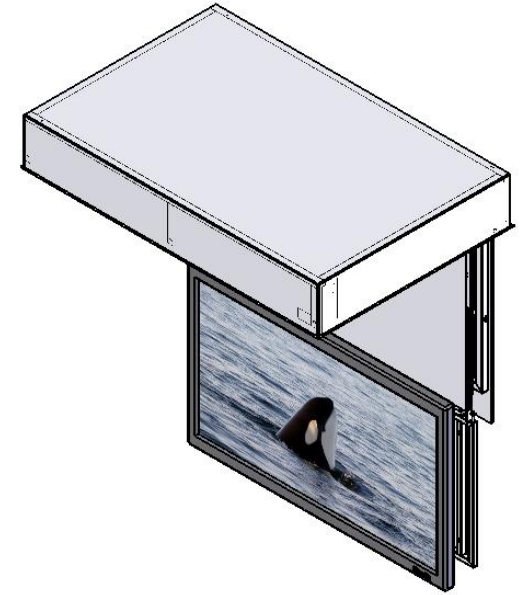

Model	Description	Dimensions (mm)				Max Screen		
		H	W	D	L	SH	SW	SD
Mercury Drop 32	Ceiling tilt 32" with drop	249	1000	860	609	116	850	610
Mecury Drop 37	Ceiling tilt 37" with drop	249	1105	890	609	116	955	640
Mercury Drop 42	Ceiling tilt 42" with drop	249	1270	940	660	125	1120	690

Updated: 12/4/07

Model	Description	Dimensions (mm)				Max Screen		
		H	W	D	L	SH	SW	SD
Mercury Drop 50	Ceiling tilt 50" with extra drop	254	1420	1030	762	125	1270	810
Mercury Drop 60	Ceiling Tilt 60" with extra drop	259	1656	1082	863	130	1506	895