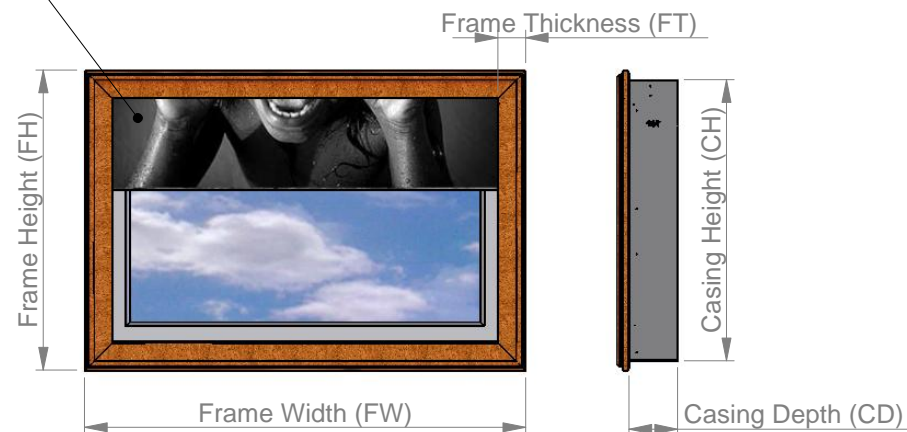

Canvas Artwork