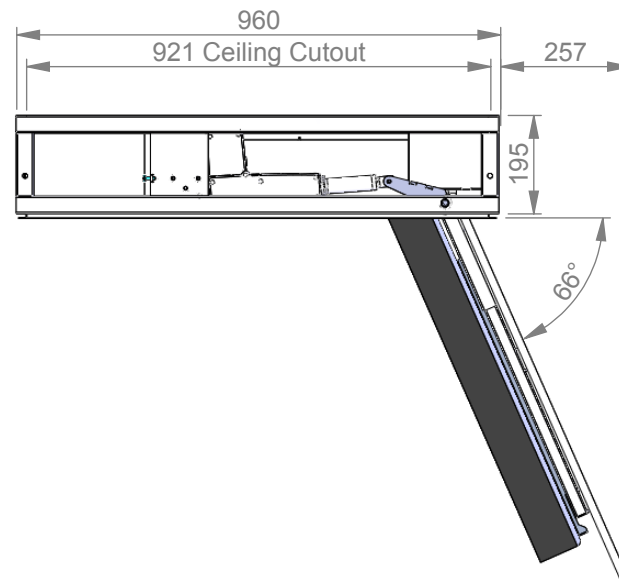

**Maximum screen size:**  
 690mm height  
 1120mm width  
 125mm depth

**Maximum screen size**  
 690mm height  
 1150mm width  
 125mm depth

This work is copyright. Apart from any use permitted under the Copyright Act 1968, no part may be reproduced by any process, nor may any other exclusive right be exercised, without the permission of Ultralift Australia

Sides are always enclosed in the ceiling cavity and so are not seen

Access to motors and control box

1615

1297 ceiling cutout

Panasonic TH-P50VT20A

DETAIL A  
SCALE 1 : 3

960

921 Ceiling Cutout

257

195

66°