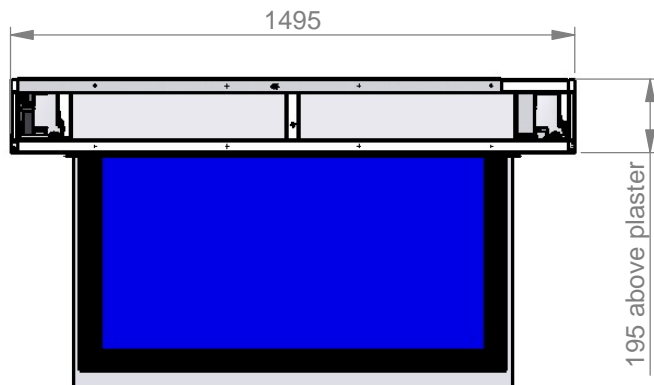

**Maximum screen size:**  
 690mm height  
 1120mm width  
 125mm depth

**Maximum screen size**  
 690mm height  
 1150mm width  
 125mm depth

This work is copyright. Apart from any use permitted under the Copyright Act 1968, no part may be reproduced by any process, nor may any other exclusive right be exercised, without the permission of Ultralift Australia

Sides are always enclosed in the ceiling cavity and so are not seen

Access to motors and control box

1615

1297 ceiling cutout

Panasonic TH-P50VT20A

DETAIL A  
SCALE 1 : 3

960

921 Ceiling Cutout

257

195

66°