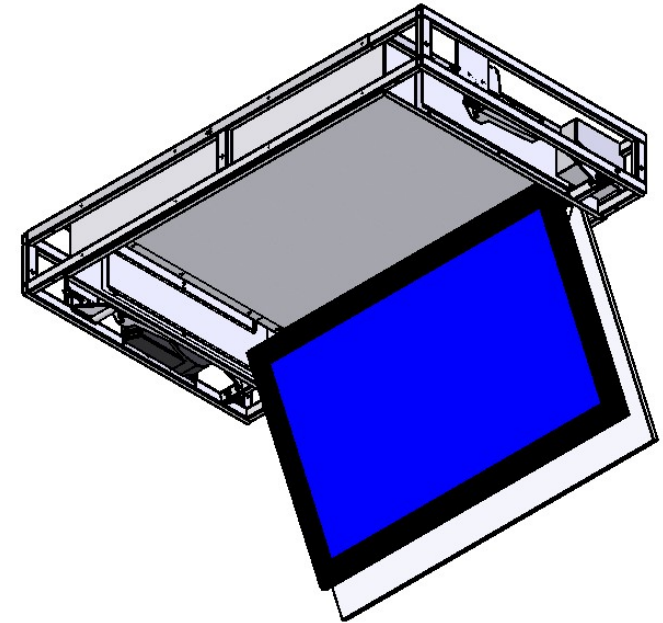

**Maximum screen size:**  
 690mm height  
 1120mm width  
 125mm depth

**Maximum screen size**  
 690mm height  
 1150mm width  
 125mm depth

This work is copyright. Apart from any use permitted under the Copyright Act 1968, no part may be reproduced by any process, nor may any other exclusive right be exercised, without the permission of Ultralift Australia

Sides are always enclosed in the ceiling cavity and so are not seen

Access to motors and control box

1615

1297 ceiling cutout

Panasonic TH-P50VT20A

DETAIL A  
SCALE 1 : 3

960

921 Ceiling Cutout