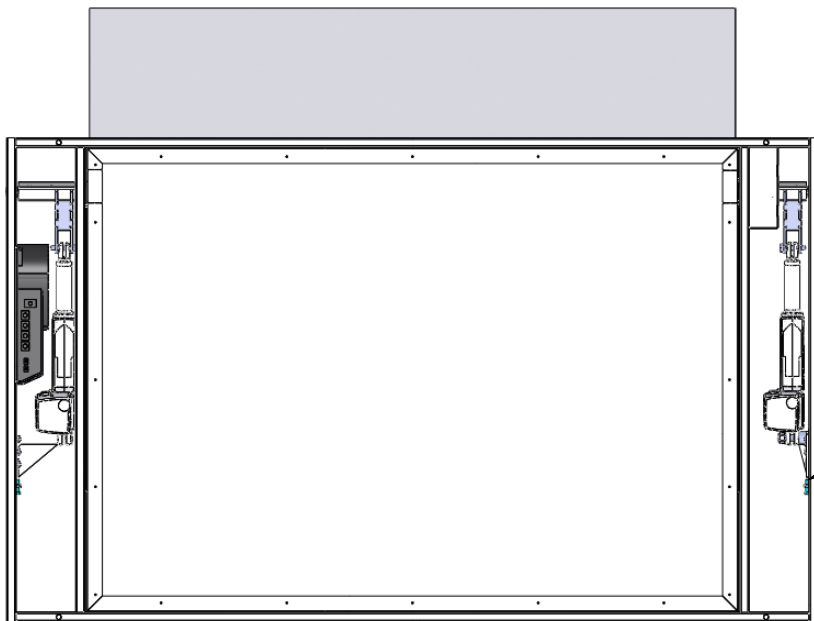

**Maximum screen size:**  
 690mm height  
 1120mm width  
 125mm depth

**Maximum screen size**  
 690mm height  
 1150mm width  
 125mm depth

This work is copyright. Apart from any use permitted under the Copyright Act 1968, no part may be reproduced by any process, nor may any other exclusive right be exercised, without the permission of Ultralift Australia

Sides are always enclosed in the ceiling cavity and so are not seen

Access to motors and control box

1615

1297 ceiling cutout

Panasonic TH-P50VT20A

DETAIL A  
SCALE 1 : 3

960

921 Ceiling Cutout