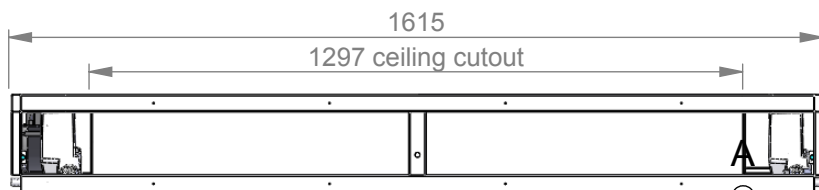

**Maximum screen size:**  
 690mm height  
 1120mm width  
 125mm depth

**Maximum screen size**  
 690mm height  
 1150mm width  
 125mm depth

This work is copyright. Apart from any use permitted under the Copyright Act 1968, no part may be reproduced by any process, nor may any other exclusive right be exercised, without the permission of Ultralift Australia

Sides are always enclosed in the ceiling cavity and so are not seen

Access to motors and control box

1615

1297 ceiling cutout

Panasonic TH-P50VT20A

DETAIL A  
SCALE 1 : 3

960

921 Ceiling Cutout