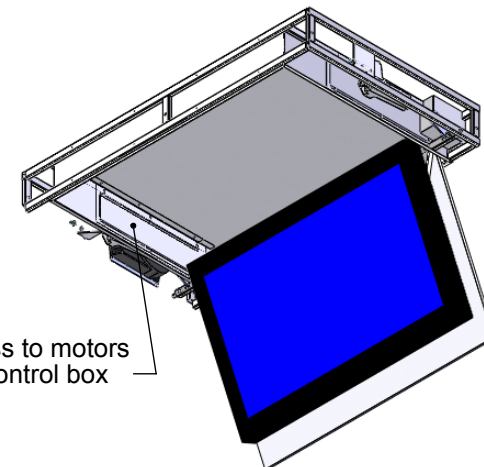

**Maximum screen size:**  
 690mm height  
 1120mm width  
 125mm depth

**Maximum screen size**  
 690mm height  
 1150mm width  
 125mm depth

This work is copyright. Apart from any use permitted under the Copyright Act 1968, no part may be reproduced by any process, nor may any other exclusive right be exercised, without the permission of Ultralift Australia

Sides are always enclosed in the ceiling cavity and so are not seen

Access to motors and control box

1615

1297 ceiling cutout

Panasonic TH-P50VT20A

DETAIL A  
SCALE 1 : 3

960

921 Ceiling Cutout