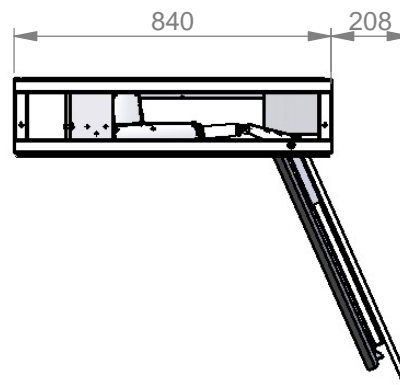

**Maximum screen size:**  
 690mm height  
 1120mm width  
 125mm depth

**Maximum screen size**  
 690mm height  
 1150mm width  
 125mm depth

This work is copyright. Apart from any use permitted under the Copyright Act 1968, no part may be reproduced by any process, nor may any other exclusive right be exercised, without the permission of Ultralift Australia

Sides are always enclosed in the ceiling cavity and so are not seen

Access to motors and control box

1615

1297 ceiling cutout

Panasonic TH-P50VT20A

DETAIL A  
SCALE 1 : 3

960

921 Ceiling Cutout

257

195

66°