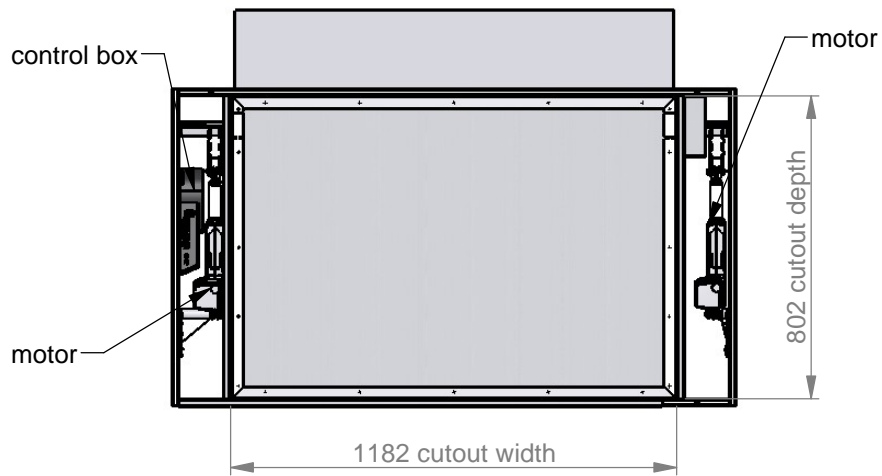

**Maximum screen size:**  
 690mm height  
 1120mm width  
 125mm depth

**Maximum screen size**  
 690mm height  
 1150mm width  
 125mm depth

This work is copyright. Apart from any use permitted under the Copyright Act 1968, no part may be reproduced by any process, nor may any other exclusive right be exercised, without the permission of Ultralift Australia

Sides are always enclosed in the ceiling cavity and so are not seen

Access to motors and control box

1615

1297 ceiling cutout

Panasonic TH-P50VT20A

DETAIL A  
SCALE 1 : 3

960

921 Ceiling Cutout