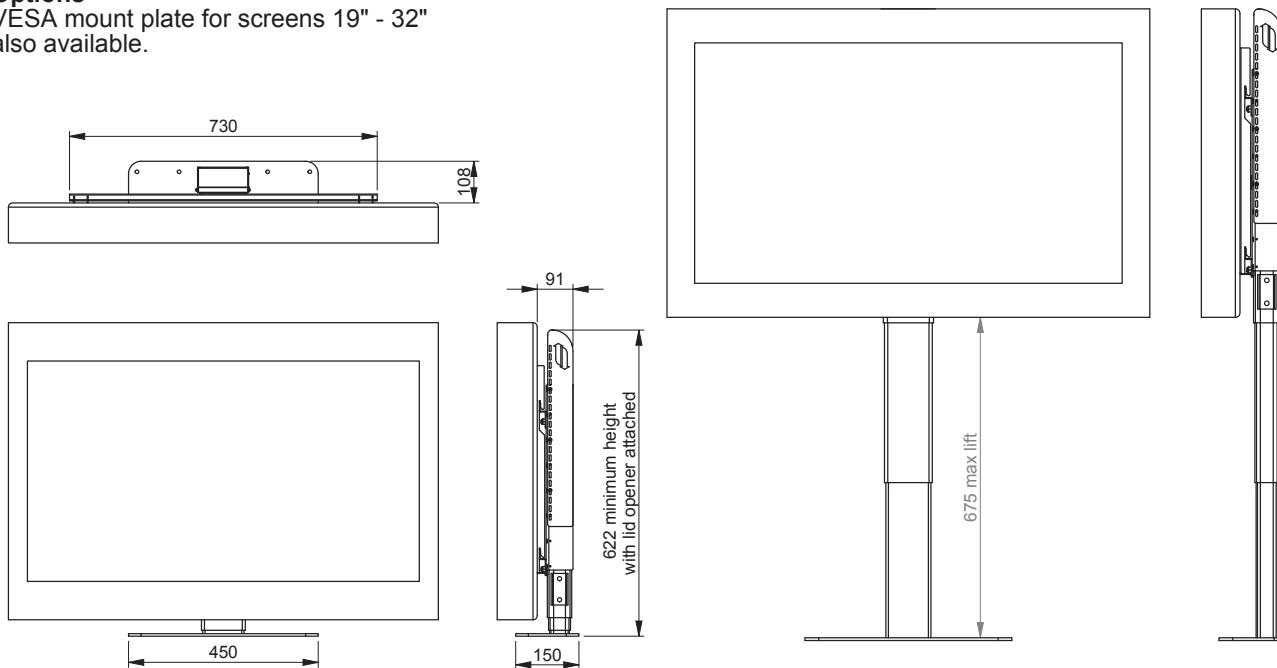

Phoenix 540

Updated: 29/11/11

**Please Note:** Due to the 675mm travel restriction it is not recommended to use a screen higher than 655mm.

**Options**

VESA mount plate for screens 19" - 32" also available.

Maximum load: 65kg

### Options

Adjustable height VESA mount plate also available.

**Please Note:** Due to the 675mm travel restriction it is not recommended to use a screen higher than 655mm.

### Options

VESA mount plate for screens 19" - 32" also available.