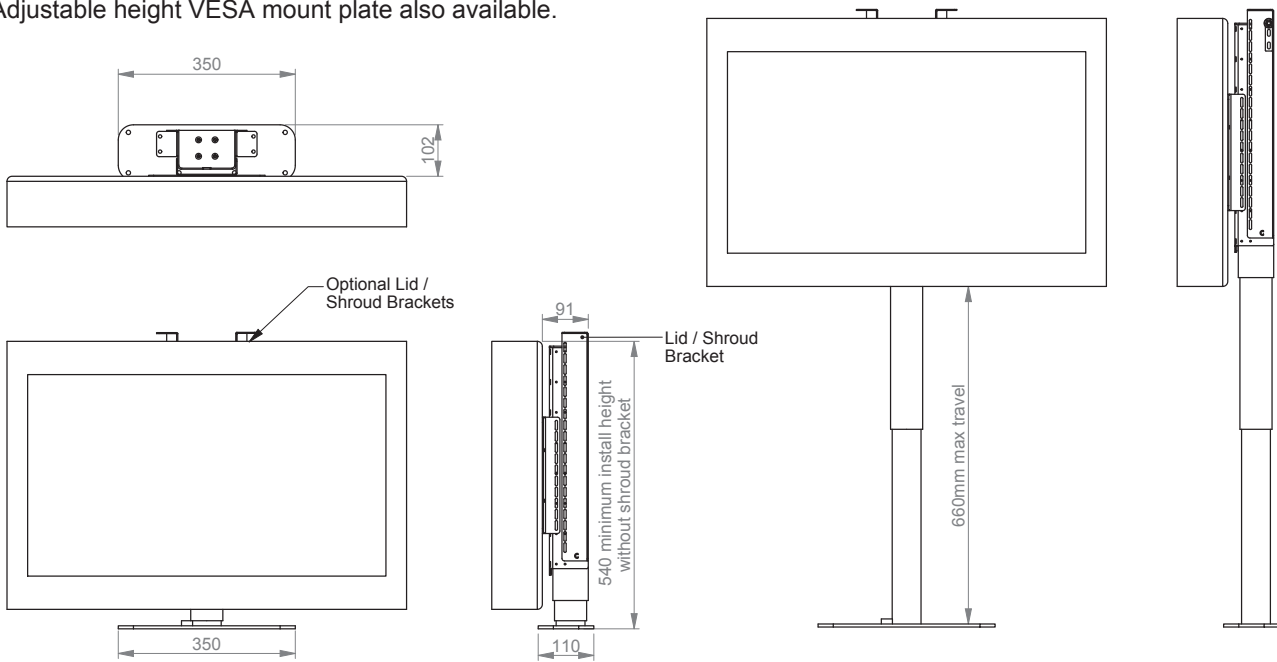

Please Note: Due to the 660mm travel restriction it is not recommended to use a screen higher than 640mm.

Maximum load: 65kg

Options

Adjustable height VESA mount plate also available.

www.ultraliftaustralia.com.au
Phone: +613 9459 0873
Fax: +613 9457 6686
Email: sales@ultraliftaustralia.com.au

Phoenix 540

Updated: 29/11/11

Please Note: Due to the 675mm travel restriction it is not recommended to use a screen higher than 655mm.