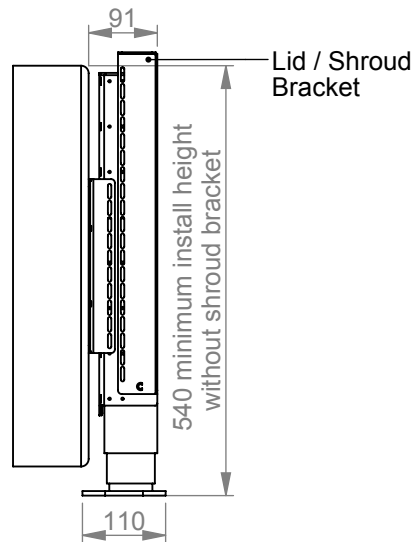

Please Note: Due to the 660mm travel restriction it is not recommended to use a screen higher than 640mm.

Maximum load: 65kg

Options

Adjustable height VESA mount plate also available.