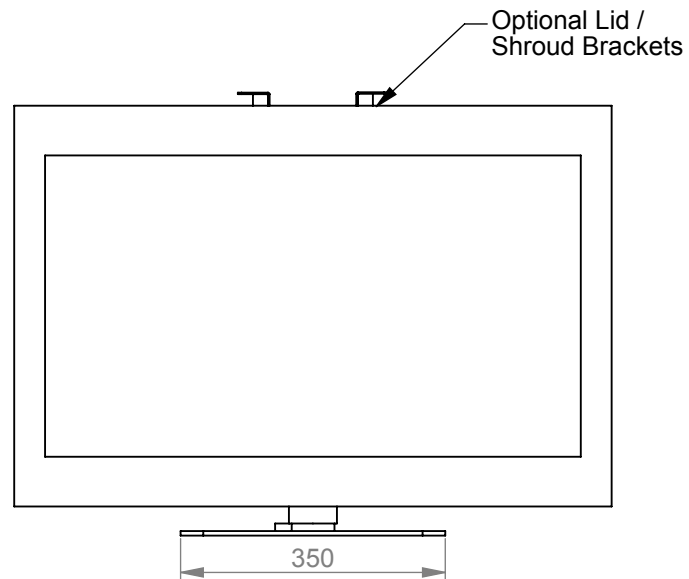

Please Note: Due to the 660mm travel restriction it is not recommended to use a screen higher than 640mm.

Maximum load: 65kg

Options

Adjustable height VESA mount plate also available.