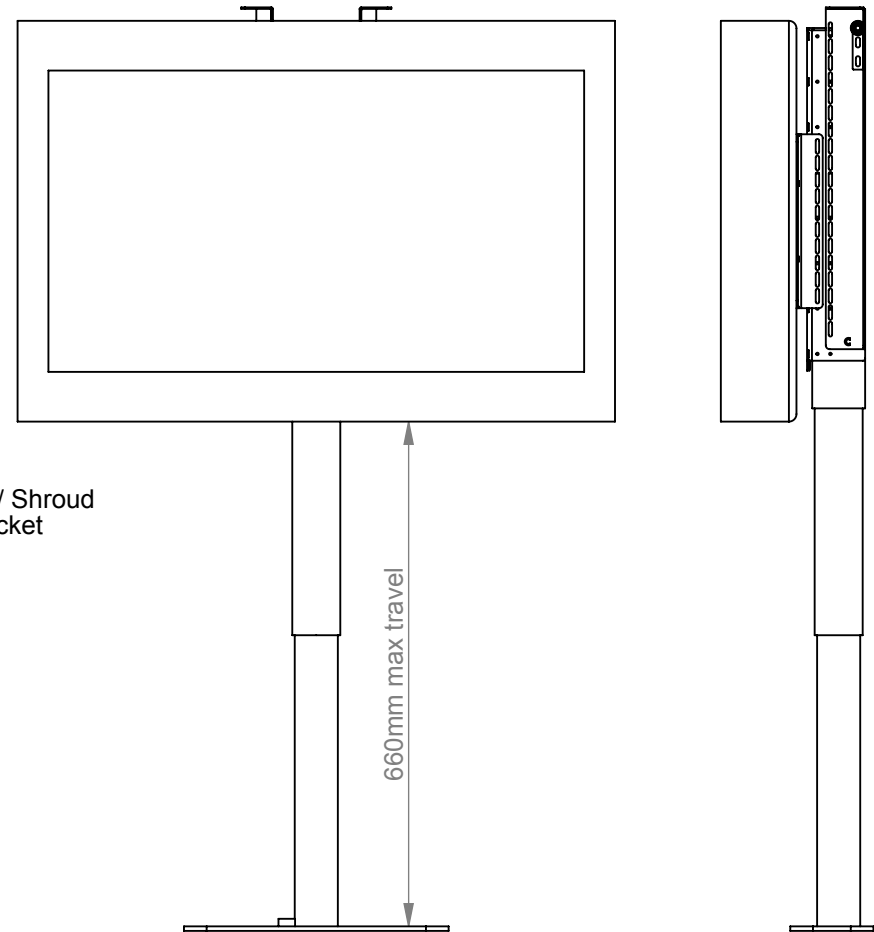

Please Note: Due to the 660mm travel restriction it is not recommended to use a screen higher than 640mm.

Maximum load: 65kg

Options

Adjustable height VESA mount plate also available.