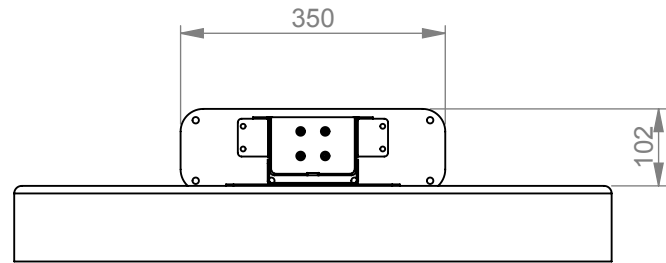

Please Note: Due to the 660mm travel restriction it is not recommended to use a screen higher than 640mm.

Maximum load: 65kg

Options

Adjustable height VESA mount plate also available.